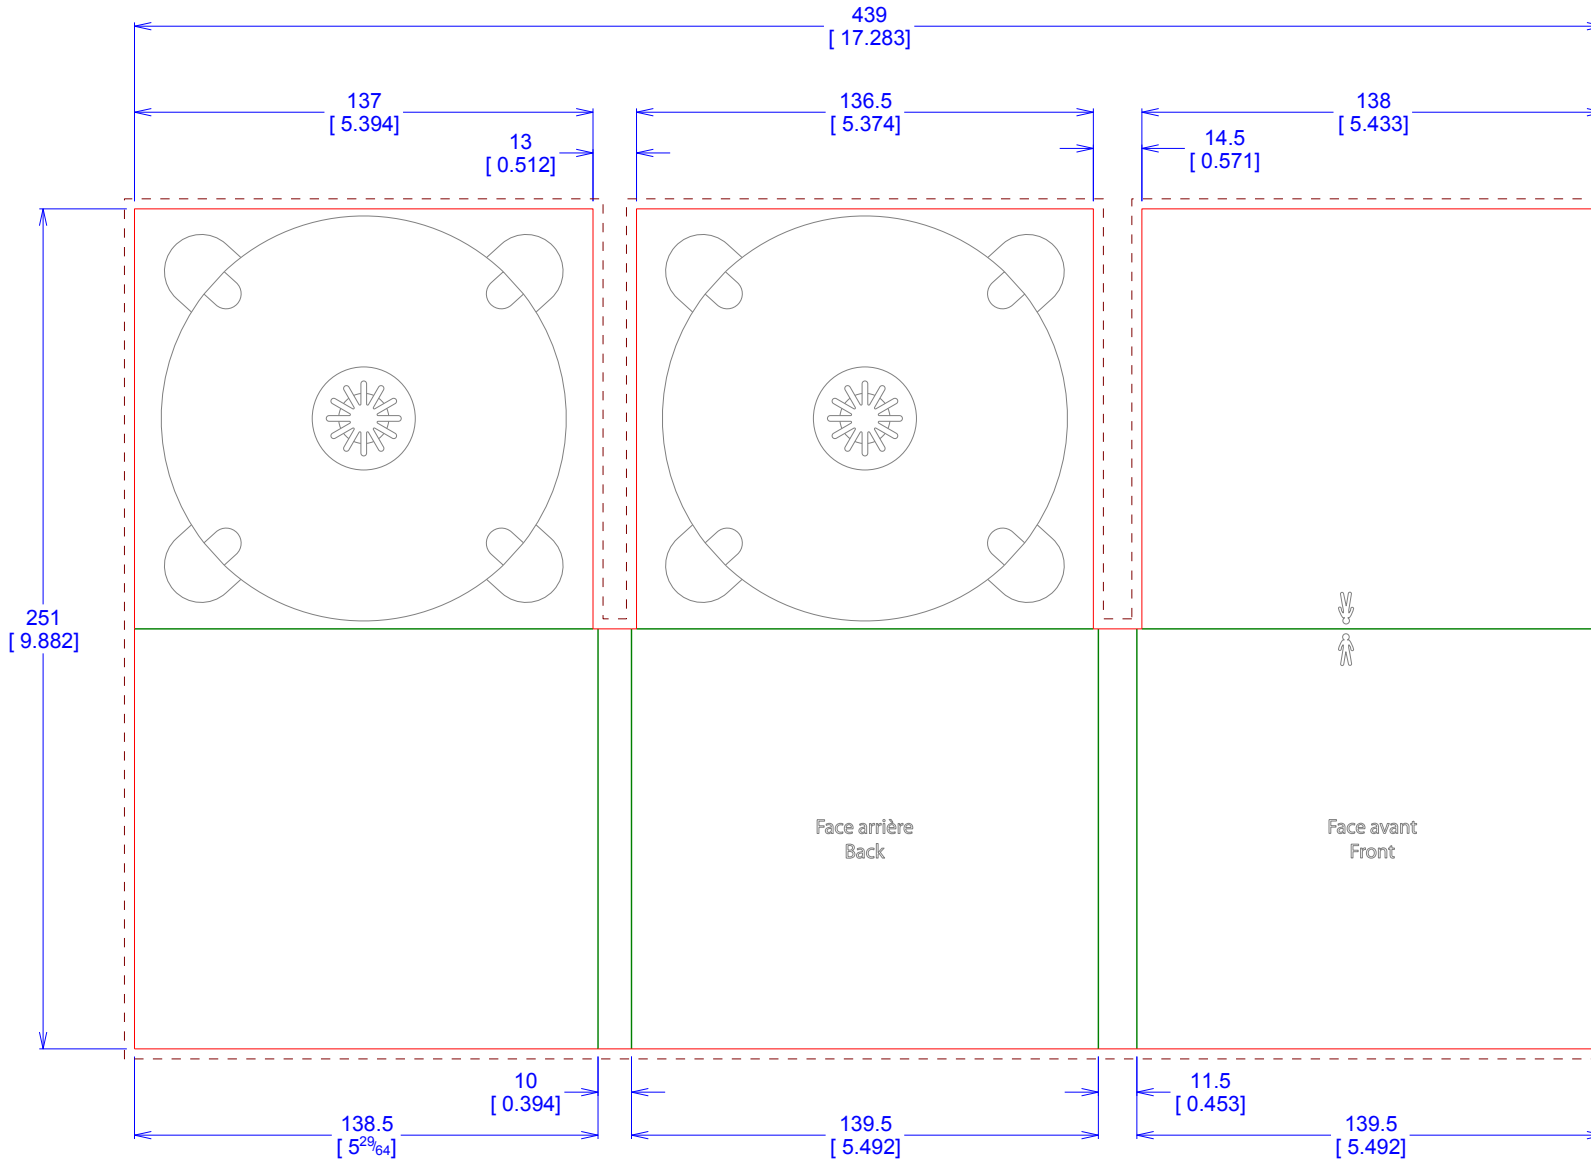

# Spécification d'impression / Printing specification

Digipack 3 volets - 2 plateaux centre et droite

Digipack 3 panels - 2 trays middle and right

Format fini / Finished format :  
139.5x125.5x11.5mm

Carton / Cardboard :  
GC1 285-300 gr